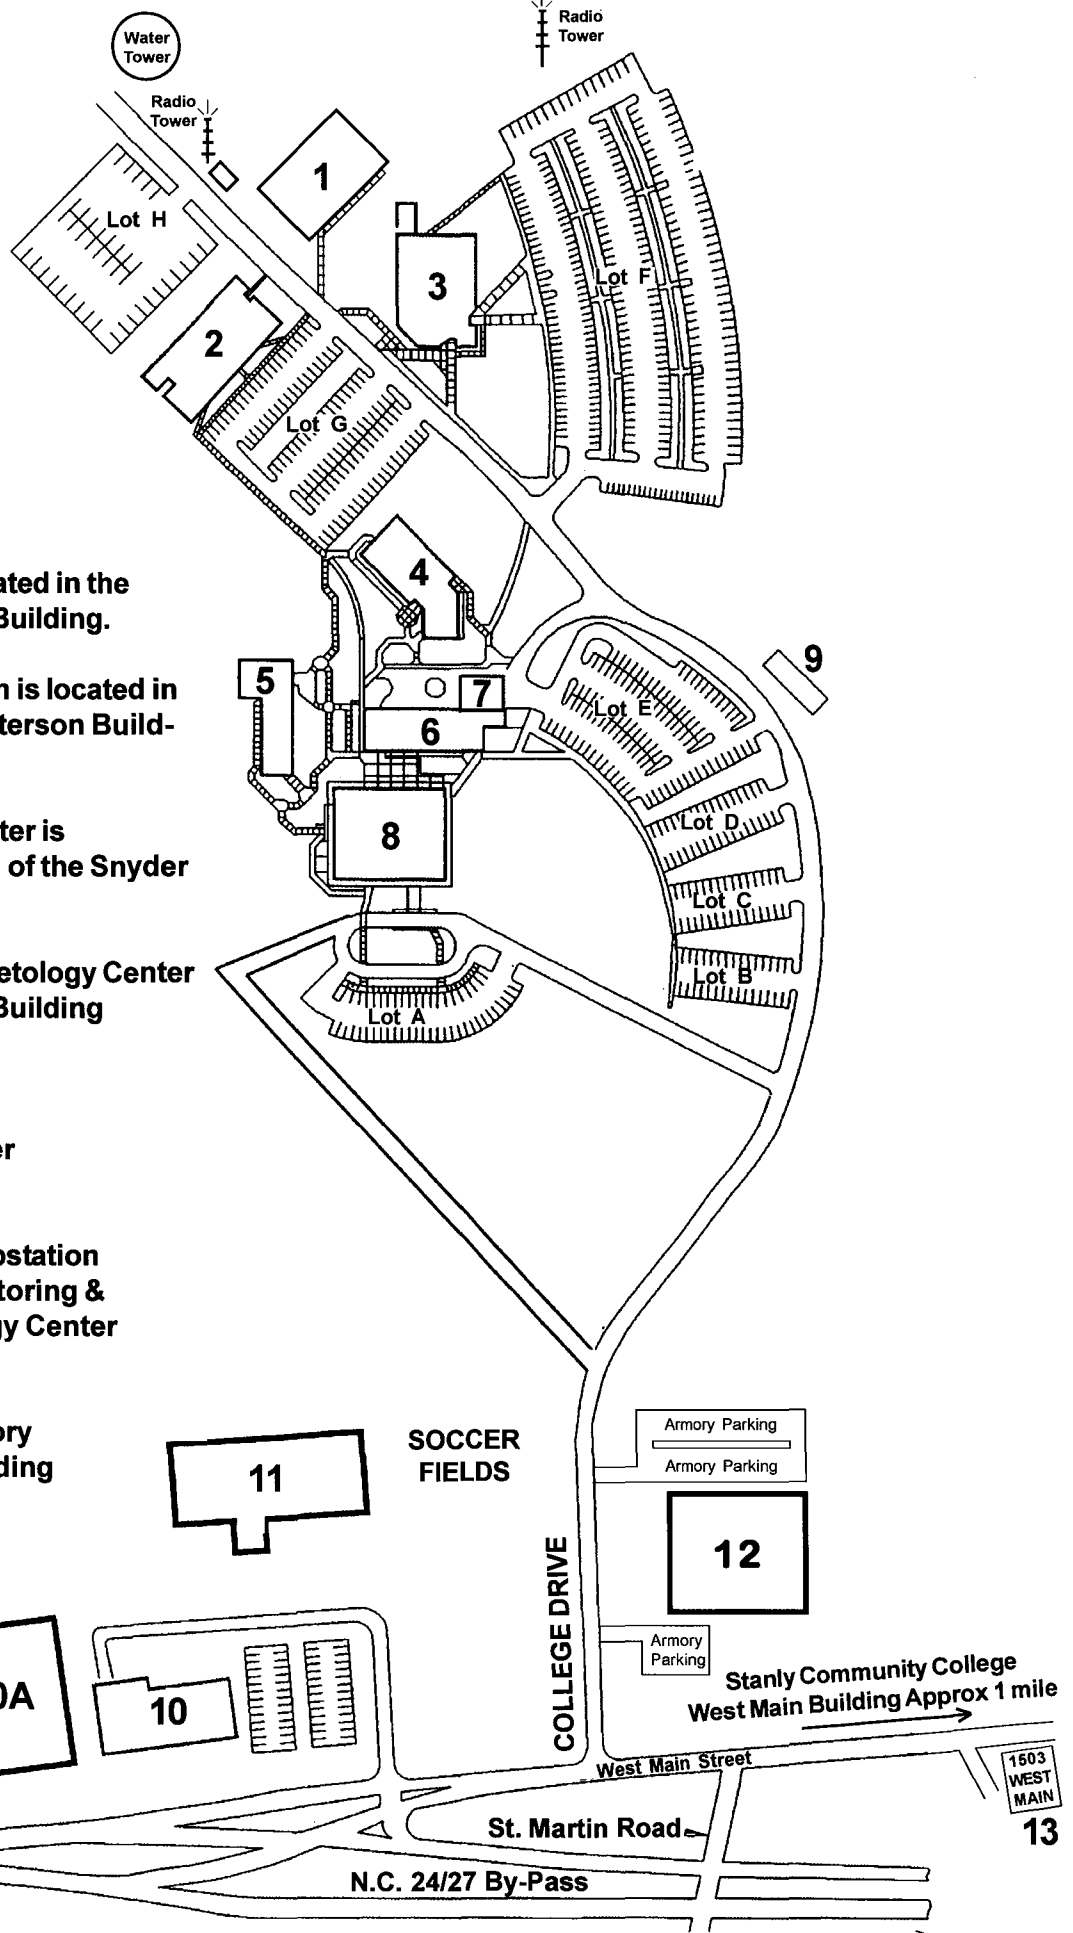

[www.stanly.edu](http://www.stanly.edu)

704-982-0121

Dennis Auditorium is located in the upper level of the Kelley Building.

Dennis Community Room is located in the upper level of the Patterson Building.

Learning Resources Center is located in the lower level of the Snyder Building.

- 1 - Morton-Moffitt Cosmetology Center
- 2 - Whitley Technology Building
- 3 - Snyder Building
- 4 - Eddins Building
- 5 - Kelley Building
- 6 - Webb Student Center
- 7 - Bookstore
- 8 - Patterson Building
- 9 - Albemarle Police Substation
- 10 - Advanced Manufacturing & Industrial Technology Center
- 10A-Annex Building
- 11 - Maintenance Barn
- 12 - National Guard Armory
- 13 - SCC West Main Building

Stanly Community College  
 Crutchfield Educational Center (Locust)  
 approx. 15 miles N.C. 24/27 West

Stanly Community College Small Business Center is located at  
 143 North 2nd Street in downtown Albemarle