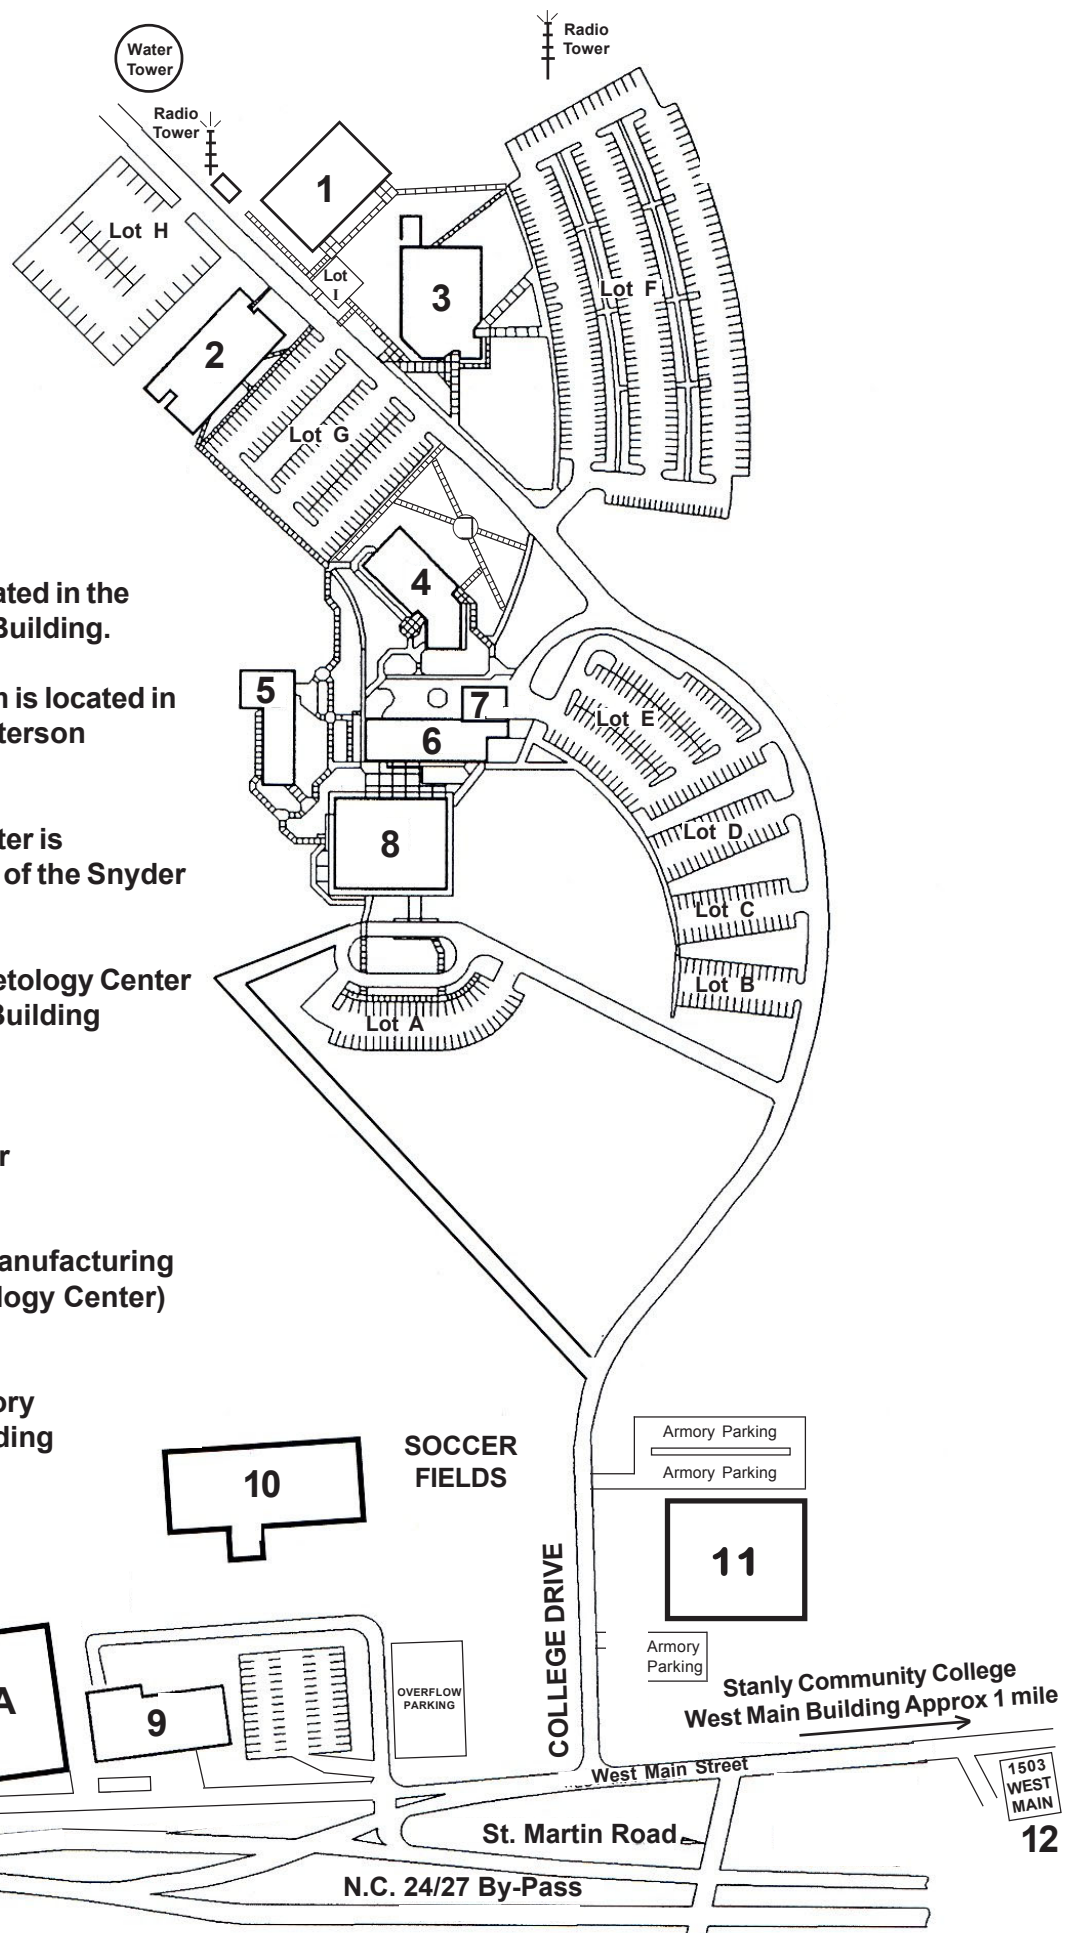

www.stanly.edu

704-982-0121

Dennis Auditorium is located in the upper level of the Kelley Building.

Dennis Community Room is located in the upper level of the Patterson Building.

Learning Resources Center is located in the lower level of the Snyder Building.

- 1 - Morton-Moffitt Cosmetology Center
- 2 - Whitley Technology Building
- 3 - Snyder Building
- 4 - Eddins Building
- 5 - Kelley Building
- 6 - Webb Student Center
- 7 - Bookstore
- 8 - Patterson Building
- 9 - AMIT I (Advanced Manufacturing & Industrial Technology Center)
- 9A - AMIT II Building
- 10 - Maintenance Barn
- 11 - National Guard Armory
- 12 - SCC West Main Building

Stanly Community College
Crutchfield Educational Center (Locust)
approx. 15 miles N.C. 24/27 West

Stanly Community College Small Business Center is located at
143 North 2nd Street in downtown Albemarle