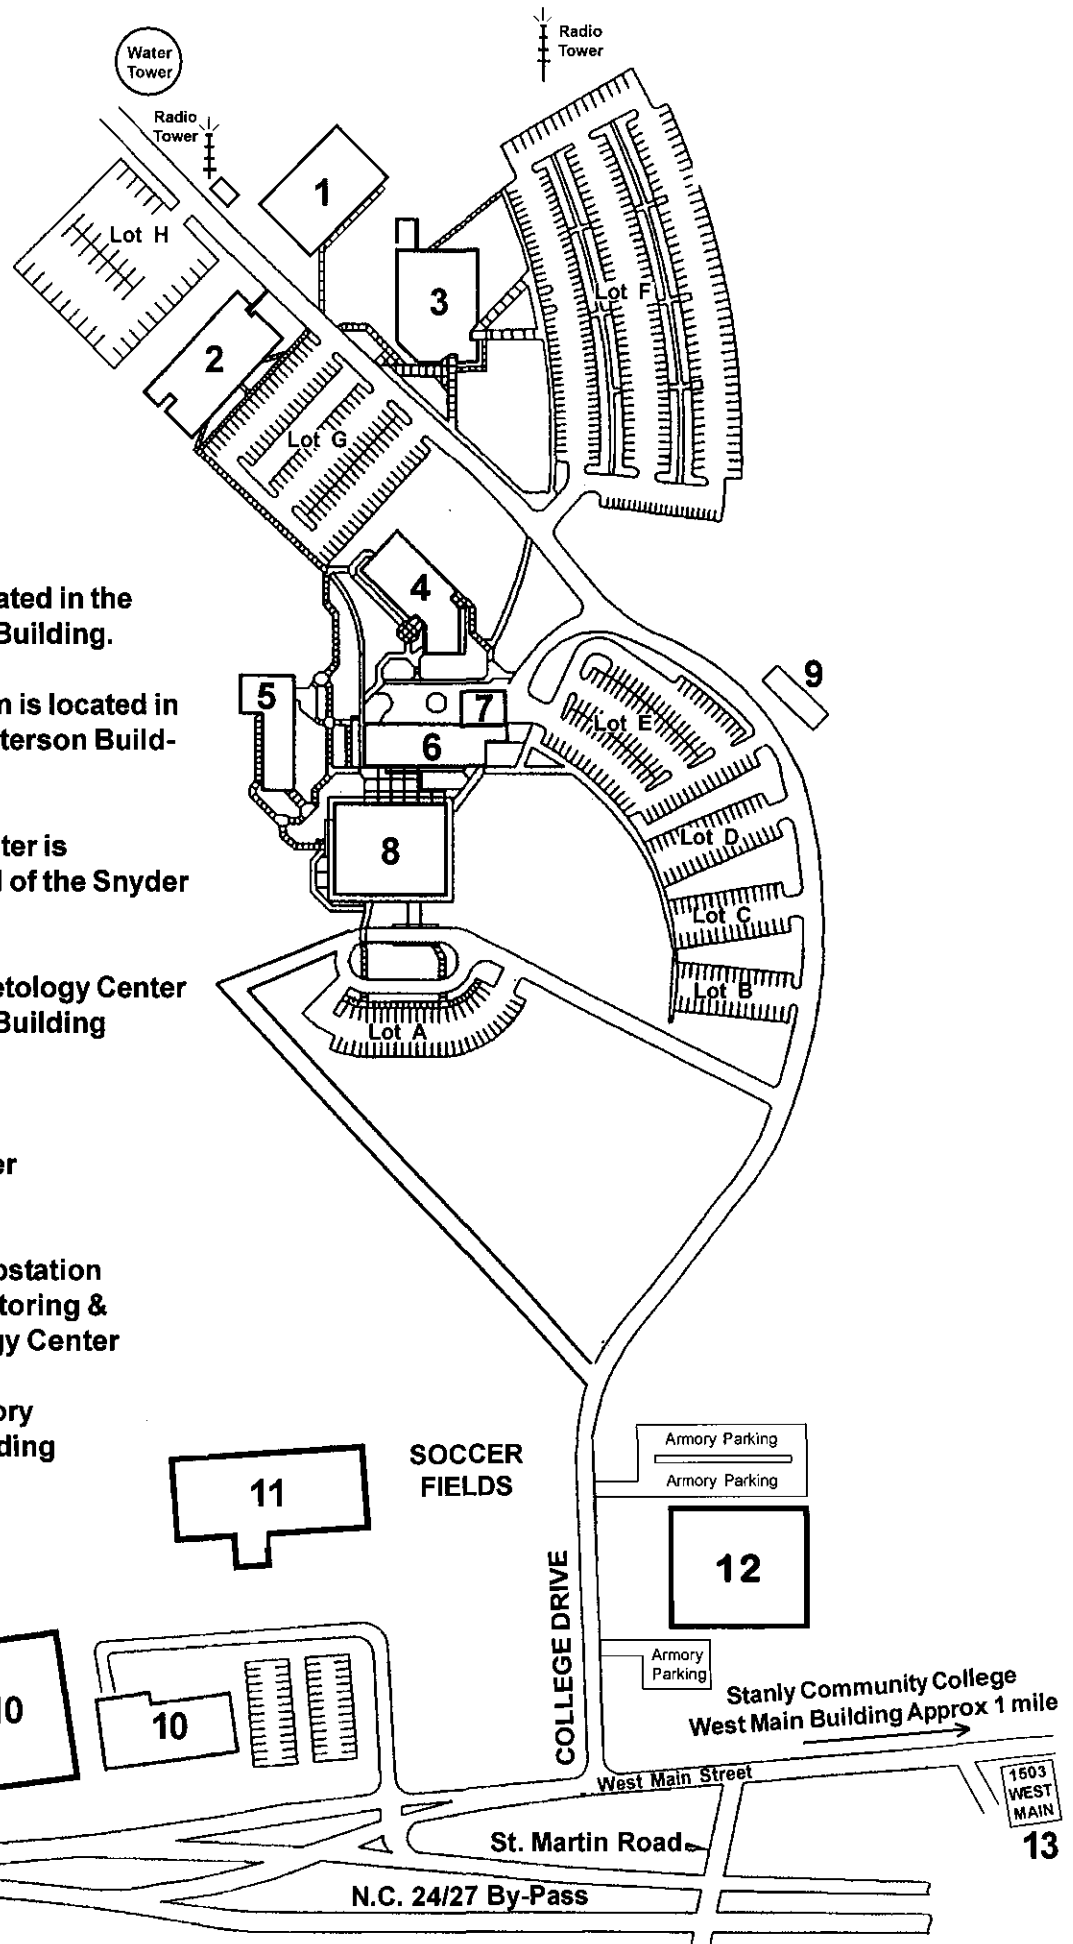

www.stanly.edu

704-982-0121

Dennis Auditorium is located in the upper level of the Kelley Building.

Dennis Community Room is located in the upper level of the Patterson Building.

Learning Resources Center is located in the lower level of the Snyder Building.

- 1 - Morton-Moffit Cosmetology Center
- 2 - Whitley Technology Building
- 3 - Snyder Building
- 4 - Eddins Building
- 5 - Kelley Building
- 6 - Webb Student Center
- 7 - Bookstore
- 8 - Patterson Building
- 9 - Albemarle Police Substation
- 10 - Advanced Manufacturing & Industrial Technology Center
- 11 - Maintenance Barn
- 12 - National Guard Armory
- 13 - SCC West Main Building

Stanly Community College
Crutchfield Educational Center (Locust)
approx. 15 miles N.C. 24/27 West

Stanly Community College Small Business Center is located at
143 North 2nd Street in downtown Albemarle